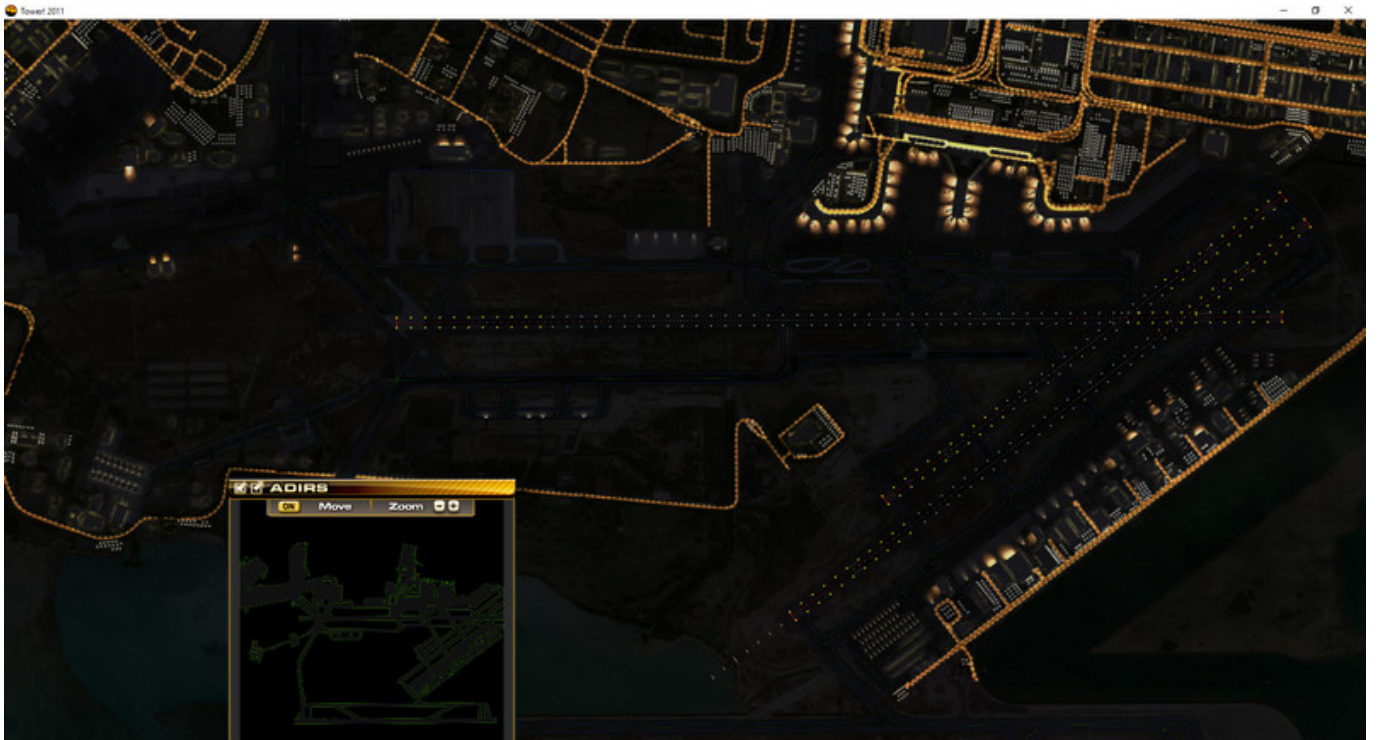

PHNL has four active runways. The principal runway designated (8R/26L), also known as the Reef Runway, was the world's first major runway constructed entirely offshore.

Completed in 1977, the Reef Runway was a designated alternate landing site for the Space Shuttle.

OS: 64 bit Windows 7 Pro / 8 / 10

Processor: 1.2 GHz

Memory: 4 GB RAM

Graphics: 1GB dedicated video card

Storage: 700 MB available space

Additional Notes: Requires Tower!2011:SE

English

[Cally's Caves 4 - Deluxe Edition mod download](#)
[Daedalic Complex download ubuntu](#)
[Virtual Earth Online manual activation unlock code and serial](#)
[Sumeru keygen free download](#)
[Rider Scarf download 12 mb](#)
[Steampunk Action Battle Simulator .rar Download](#)
[DESYNC: The Original Soundtrack - Volume 1 \(Daniel Deluxe\) download no password](#)
[DROD: King Dugan's Dungeon keygen for windows 10](#)
[Missing Road download for windows 7](#)
[Rocksmith 2014 Silverchair - Tomorrow download 10 mb](#)