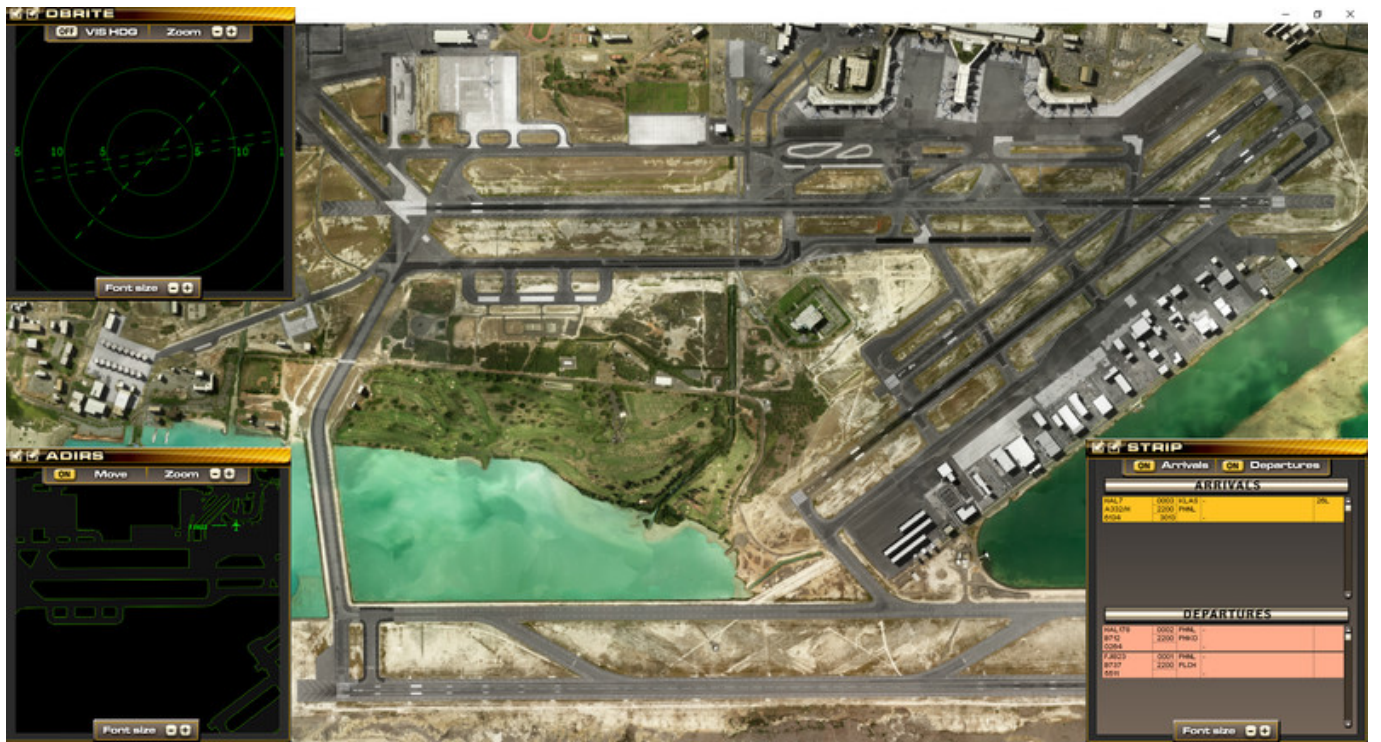

PHNL has four active runways. The principal runway designated (8R/26L), also known as the Reef Runway, was the world's first major runway constructed entirely offshore.

Completed in 1977, the Reef Runway was a designated alternate landing site for the Space Shuttle.

OS: 64 bit Windows 7 Pro / 8 / 10

Processor: 1.2 GHz

Memory: 4 GB RAM

Graphics: 1GB dedicated video card

Storage: 700 MB available space

Additional Notes: Requires Tower!2011:SE

English

[Cally's Caves 4 - Deluxe Edition mod download](#)
[Daedalic Complex download ubuntu](#)
[Virtual Earth Online manual activation unlock code and serial](#)
[Sumeru keygen free download](#)
[Rider Scarf download 12 mb](#)
[Steampunk Action Battle Simulator .rar Download](#)
[DESYNC: The Original Soundtrack - Volume 1 \(Daniel Deluxe\) download no password](#)
[DROD: King Dugan's Dungeon keygen for windows 10](#)
[Missing Road download for windows 7](#)
[Rocksmith 2014 Silverchair - Tomorrow download 10 mb](#)